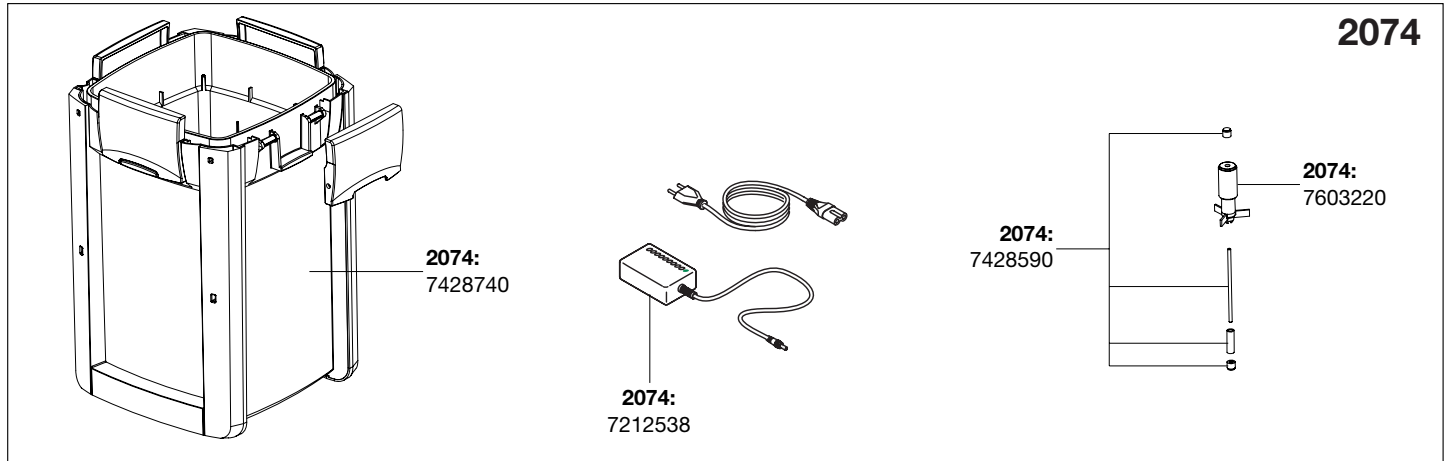

Order no.	Spare part	2071 / 2073 / 2075
2616710	Set prefilter pad blue (1 x) and fine filter pad white (4 x)	
4005710	Outlet pipe	
4005943	Hose, pressure and suction side ø 16/22 mm (3 m)	
4015150	Suction cup with clip (2 pieces)	
7211548	Filter media container	
7211568	Locking device	
7211708	Lattice screen	
7212258	Hose clamp	
7275808	Intake pipe	
7312698	Rubber feet (4 pieces)	
7343858	Outlet jet pipe	
7428580	Prefilter valve	
7428608	EZ clips complete	
7428680	Set of sealing rings for safety adapter	
7428718	Safety adapter with locking lever	
7428728	Bracket with float, spring and holder	
7428740	Filter canister with side protection for 2073	
7428750	Filter canister with side protection for 2075	

Order no.	Spare part	2074
7212538	Transformer	
7428590	Shaft with bushings and distance sleeve	
7428740	Filter canister with side protection for 2074	
7603220	Impeller 60 Hz and 50 Hz (electronic)	