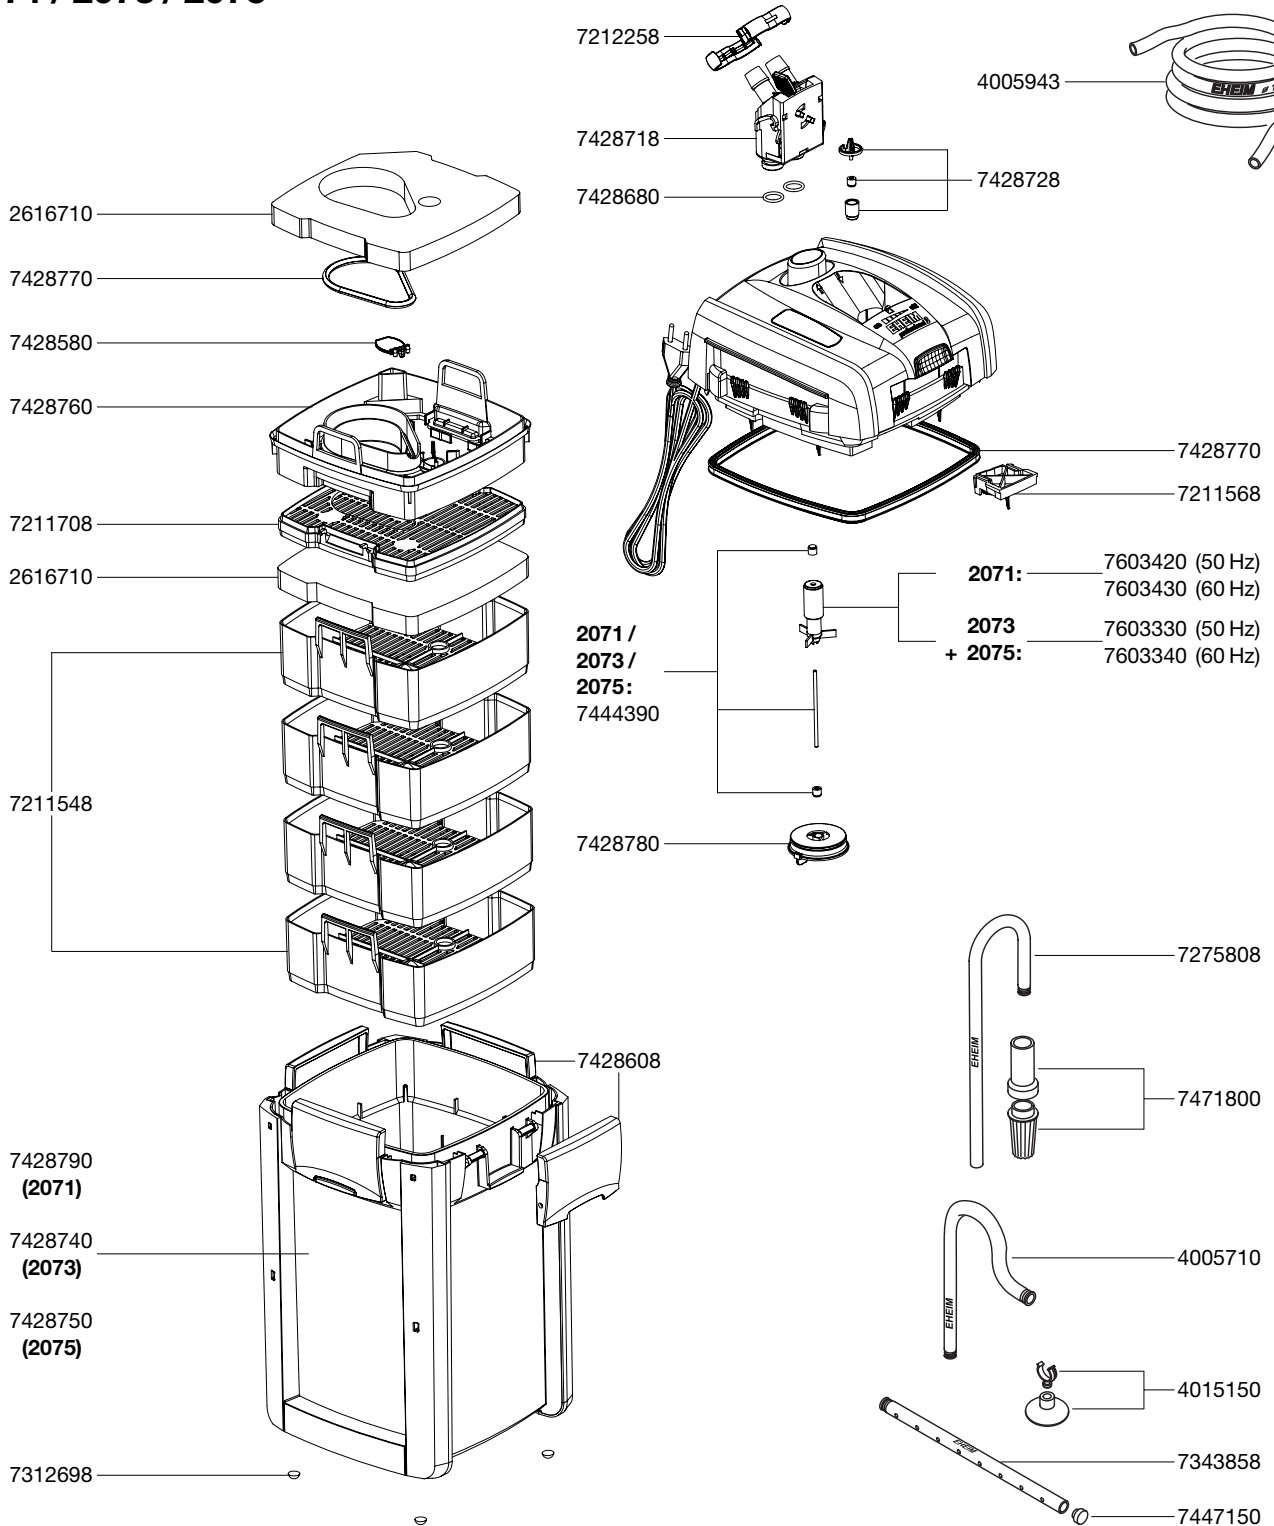

2071 External filter
2073 External filter
2075 External filter

Spare parts. Subject to change without prior notice.

2071 / 2073 / 2075

2074 External filter

Spare parts. Subject to change without prior notice.

Order no.	Spare part	2071 / 2073 / 2075
2616710	Set prefilter pad blue (1 x) and fine filter pad white (4 x)	
4005710	Outlet pipe	
4005943	Hose, pressure and suction side ø 16/22 mm (3 m)	
4015150	Suction cup with clip (2 pieces)	
7211548	Filter media container	
7211568	Locking device	
7211708	Lattice screen	
7212258	Hose clamp	
7275808	Intake pipe	
7312698	Rubber feet (4 pieces)	
7343858	Outlet jet pipe	
7428580	Prefilter valve	
7428608	EZ clips complete	
7428680	Set of sealing rings for safety adapter	
7428718	Safety adapter with locking lever	
7428728	Bracket with float, spring and holder	
7428740	Filter canister with side protection for 2073	
7428750	Filter canister with side protection for 2075	

Order no.	Spare part	2071 / 2073 / 2075
7428760	Prefilter	
7428770	Sealing ring for prefilter and filter container	
7428780	Pump cover	
7428790	Filter canister with side protection for 2071	
7444390	Shaft with bushings for 2071 / 2073 and 2075	
7447150	Set of pipe plugs	
7471800	Inlet strainer	
7603330	Impeller 50 Hz for 2073 and 2075	
7603340	Impeller 60 Hz for 2073 and 2075	
7603420	Impeller 50 Hz for 2071	
7603430	Impeller 60 Hz for 2071	

Order no.	Spare part	2074
7212538	Transformer	
7428590	Shaft with bushings and distance sleeve	
7428740	Filter canister with side protection for 2074	
7603220	Impeller 60 Hz and 50 Hz (electronic)	